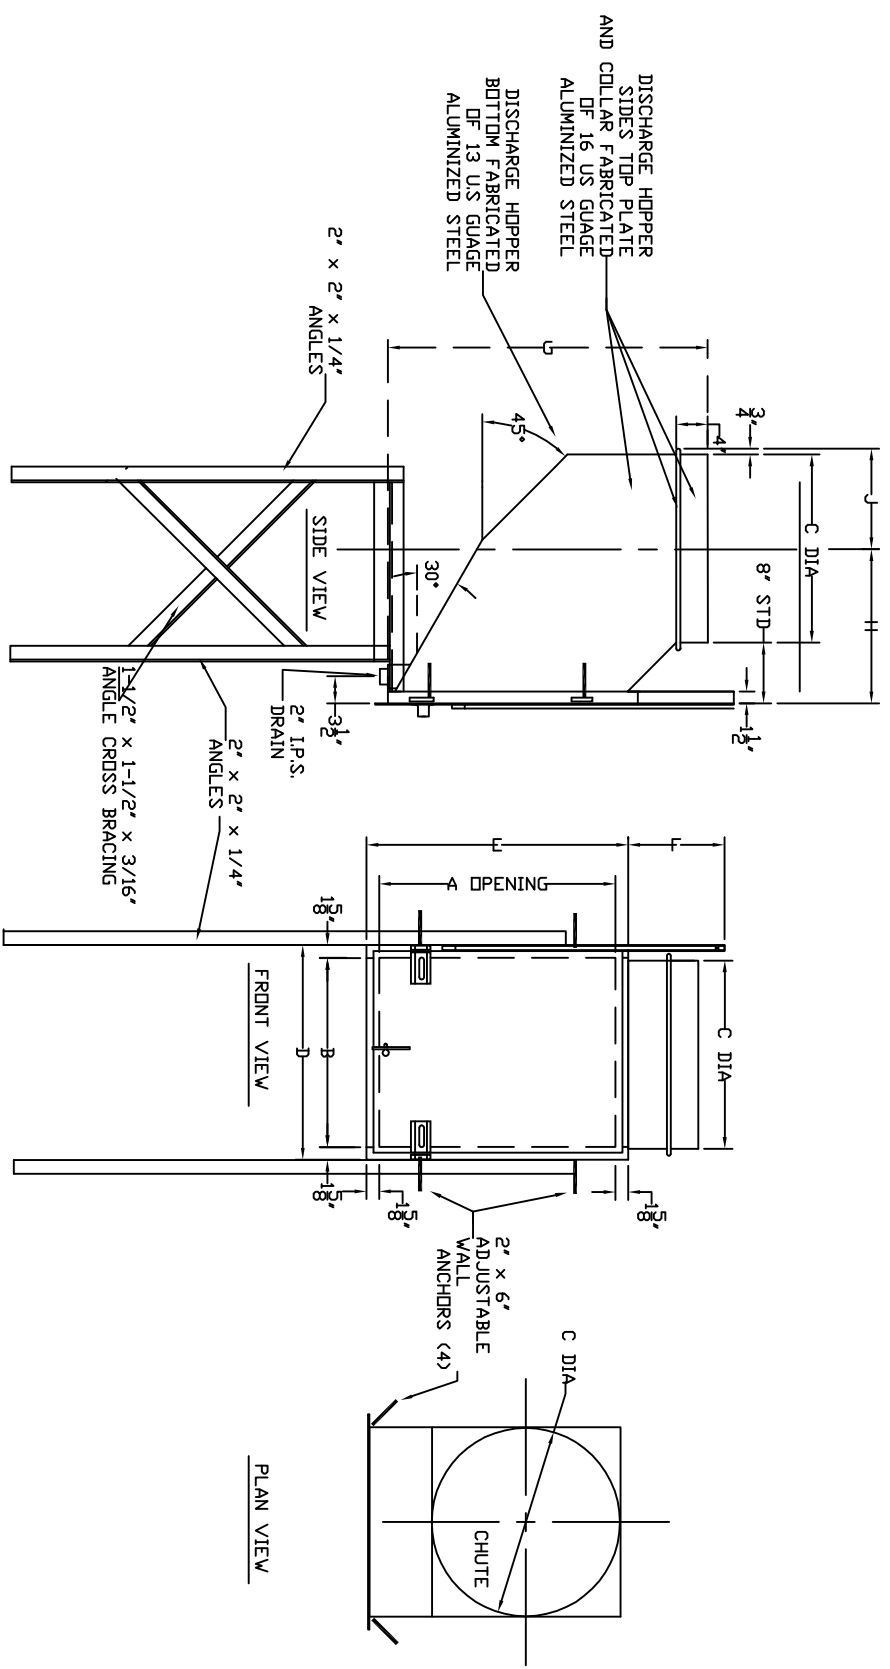

H-TYPE DISCHARGE DOOR

CHUTE	A	B	C DIA	D	E	F	G	H	J
12' x 24'	24 1/8"	12 1/8"	12"	15 3/8"	27 3/8"	5'	34 3/4"	14'	6 3/4"
12' x 24'	24 1/8"	15 1/8"	15"	18 3/8"	27 3/8"	5'	34 3/4"	15 1/2"	8 1/4"
12' x 24'	30 1/8"	18 1/8"	18"	21 3/8"	33 3/8"	8'	40 3/4"	17'	9 3/4"
12' x 24'	30 1/8"	20 1/8"	20"	23 3/8"	33 3/8"	9'	40 3/4"	18"	10 3/4"
12' x 24'	30 1/8"	24 1/8"	24"	27 3/8"	33 3/8"	12'	40 3/4"	20"	12 3/4"
12' x 24'	36 1/8"	28 1/8"	28"	31 3/8"	39 3/8"	9'	46 3/4"	22"	14 3/4"
12' x 24'	48 1/8"	30 1/8"	30"	33 3/8"	51 3/8"	18'	58 3/4"	23'	15 3/4"
12' x 24'	48 1/8"	36 1/8"	36"	39 3/8"	51 3/8"	18'	58 3/4"	26'	18 3/4"

THIS DRAWING IS PROPERTY
OF WESTERN CHUTES
1-800-755-2488

WESTERN CHUTES

JOB NAME:

DWG. # DD-H

DB:

DATE:

SCALE:

NO.	DATE