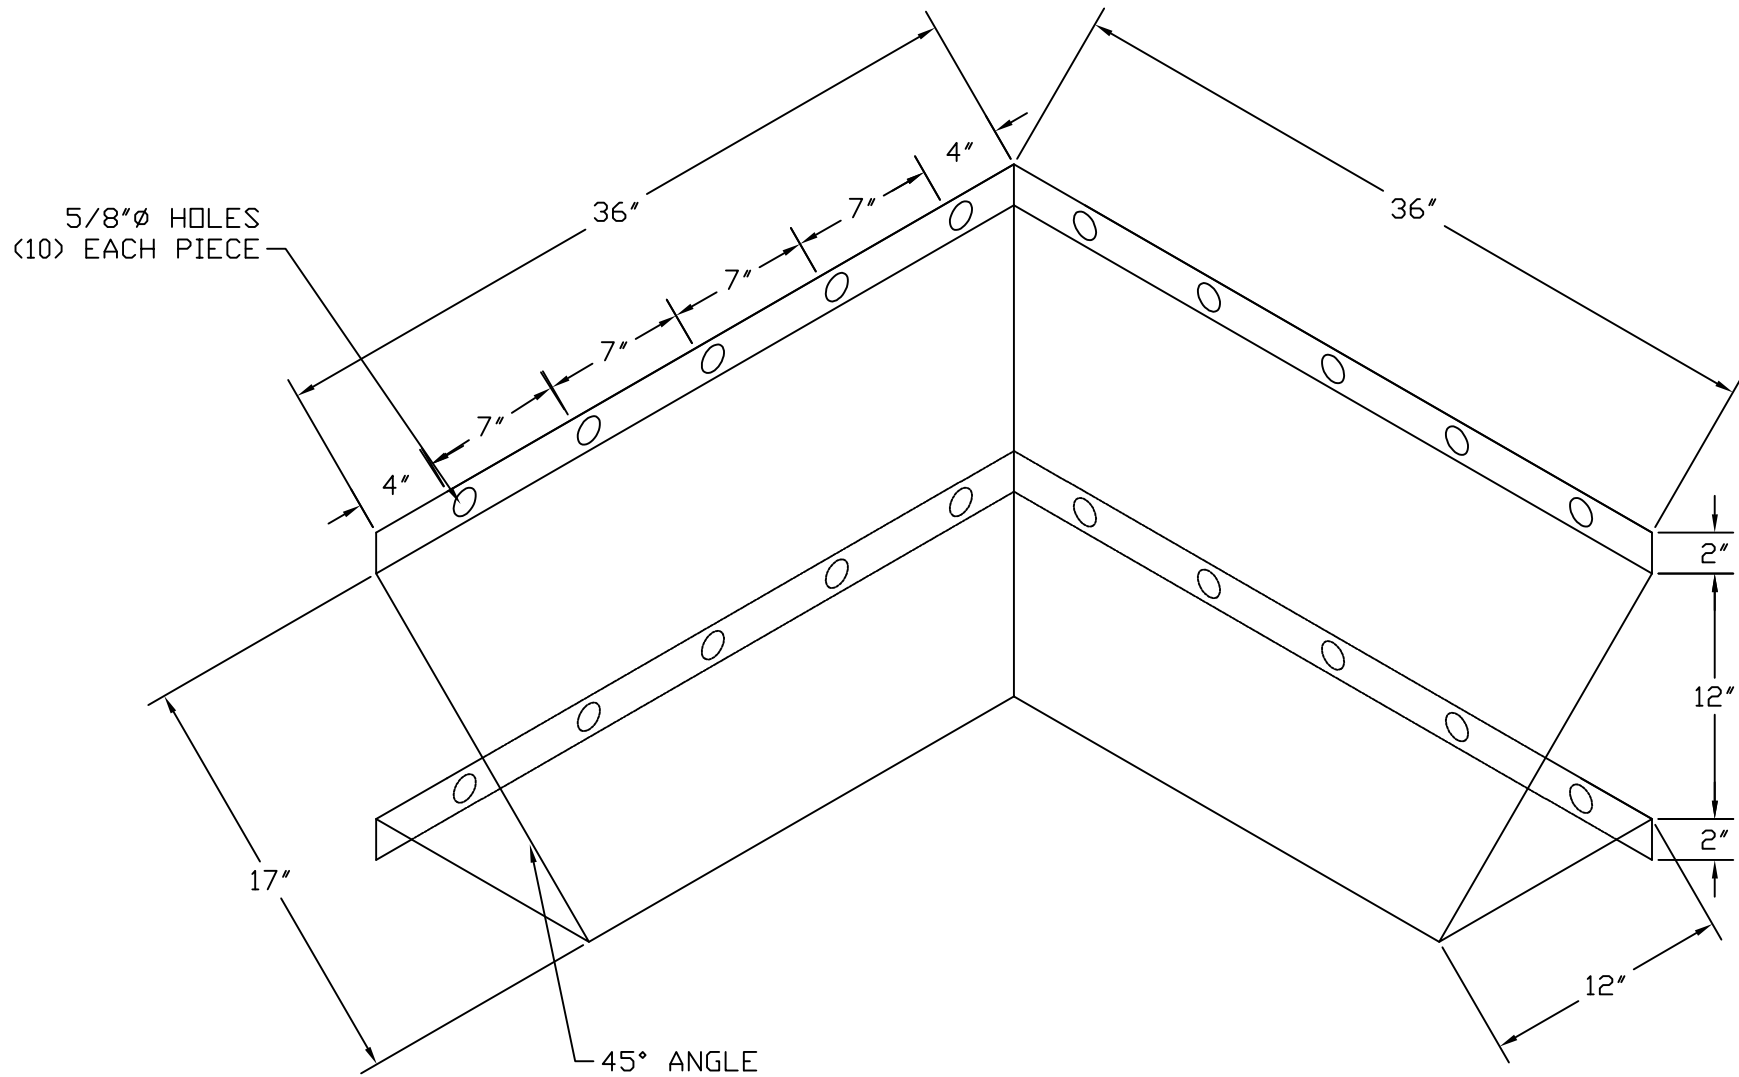

CORNER DEFLECTOR

PLEASE NOTE: MADE OF ALUMINIZED OR GALVANIZED STEEL.

PART# 500455 SERIES "W" HEAVY DUTY 12 GA.

PART# 500541 SERIES "M" MEDIUM DUTY 14 GA.

PART# 500178 SERIES "WM" LIGHT DUTY 16 GA.

PART# 500554 TO ADD SOUND DAMPENING TO INSIDE OF "W" SERIES

PART# 500556 TO ADD SOUND DAMPENING TO INSIDE OF "M" SERIES