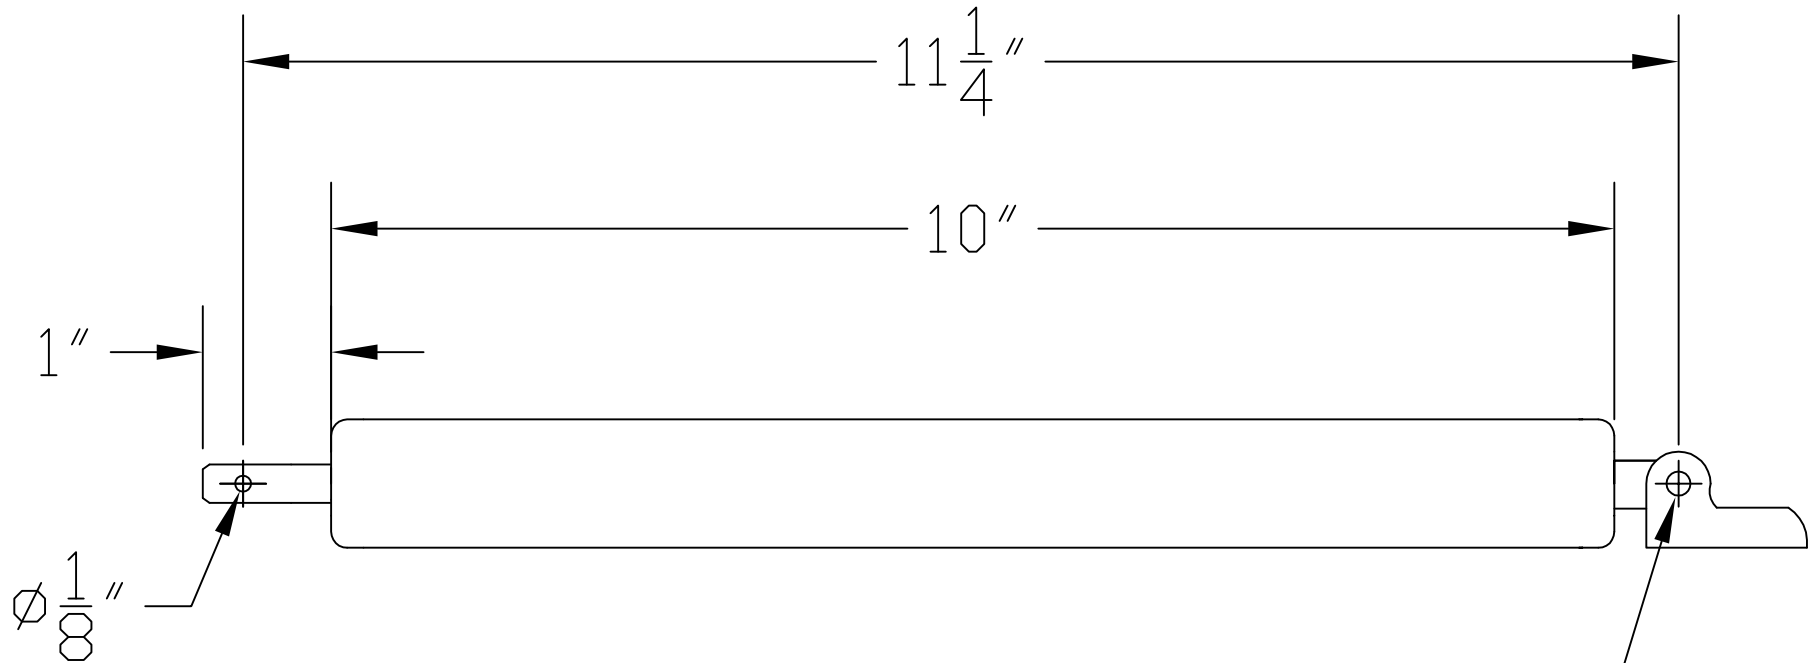

CLOSER- 10" HYDRAULIC CLOSER BOTTOM HINGED INTAKE DOOR

TINNERMAN
NUT & RIVET

CLEVIS WITH
SPLIT RIVET PIN

PART # **501127**