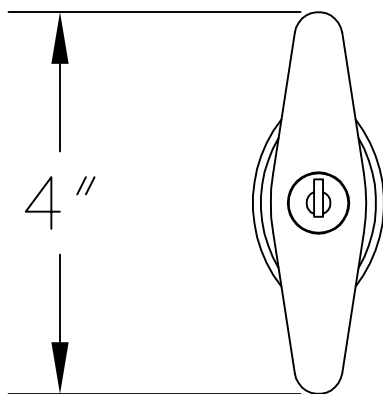

T-HANDLE WITH SPINDLE LOCK & 2 KEYS

TWO KEYS

PART # 500101