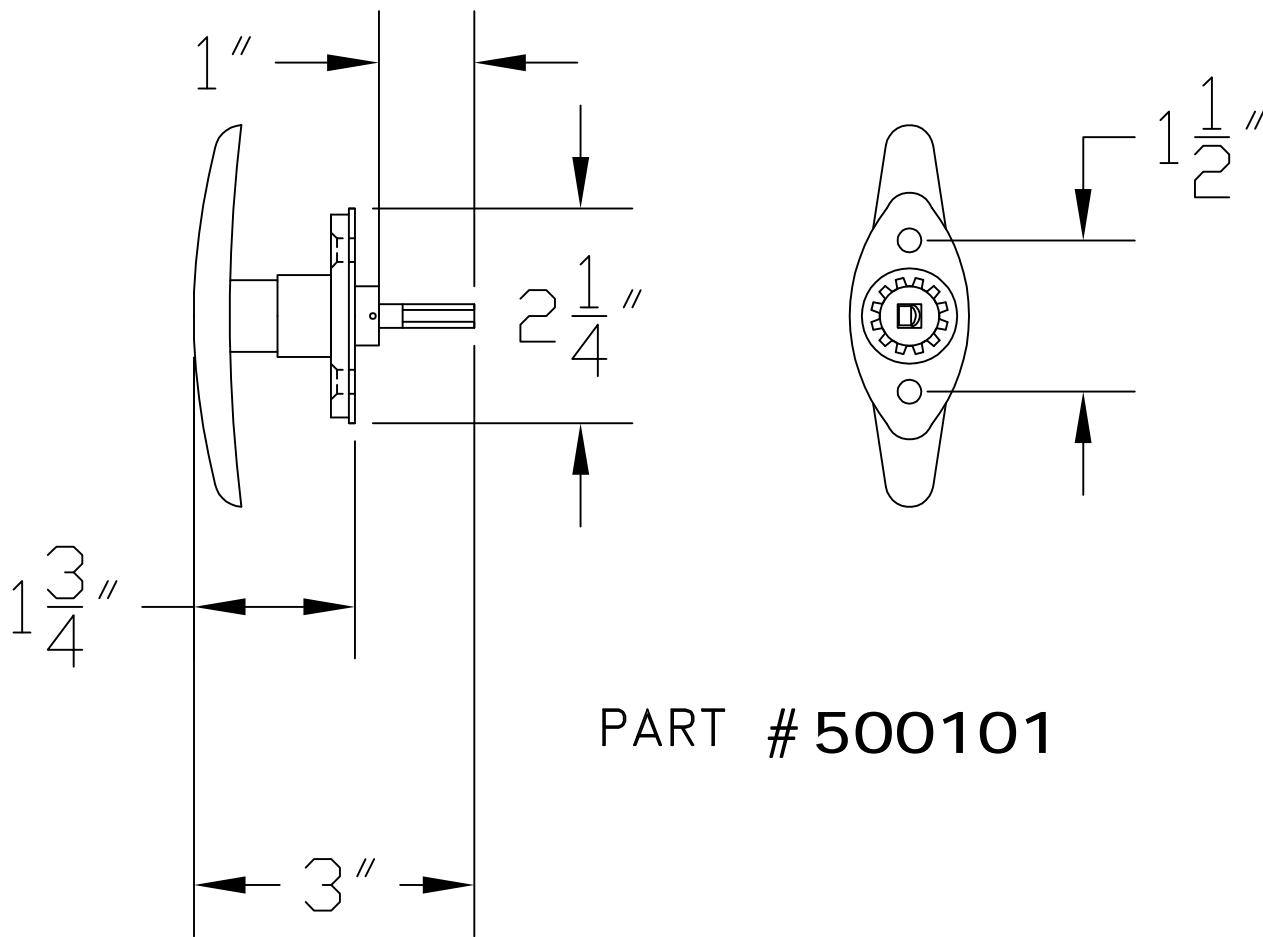

T-HANDLE WITH SPINDLE LOCK & 2 KEYS

TWO KEYS

PART # 500101