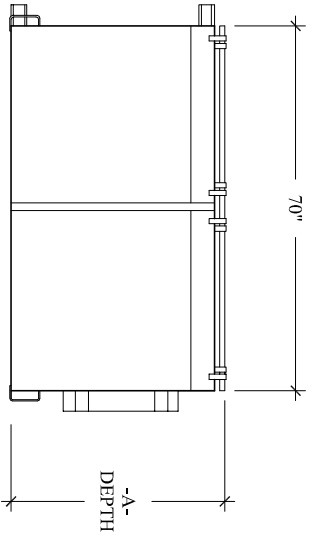

SIDE VIEW

TOP VIEW

FRONT VIEW

REAR VIEW

ISOMETRIC VIEW

PART #	TYPE OF COMPACTOR	-A- DEPTH	-B- HEIGHT	CUBIC YARDS
500316	4830	40" O/A	51" O/A	2
500317	4830	48" O/A	58" O/A	3
500318	7227	40" O/A	51" O/A	2
500319	7227	48" O/A	58" O/A	3