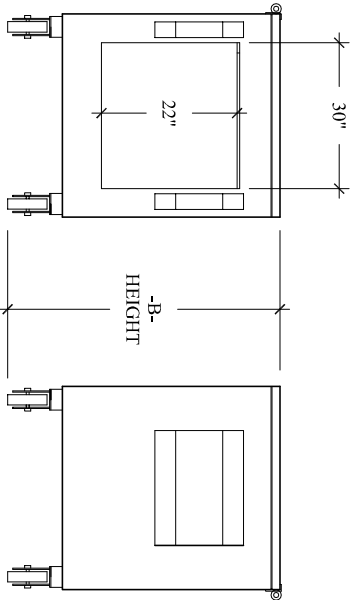

SIDE VIEW

TOP VIEW

FRONT VIEW

REAR VIEW

ISOMETRIC VIEW

PART #	TYPE OF COMPACTOR	-A- DEPTH	-B- HEIGHT	CUBIC YARDS
500316	4830	40" O/A	51" O/A	2
500317	4830	48" O/A	58" O/A	3
500318	7227	40" O/A	51" O/A	2
500319	7227	48" O/A	58" O/A	3