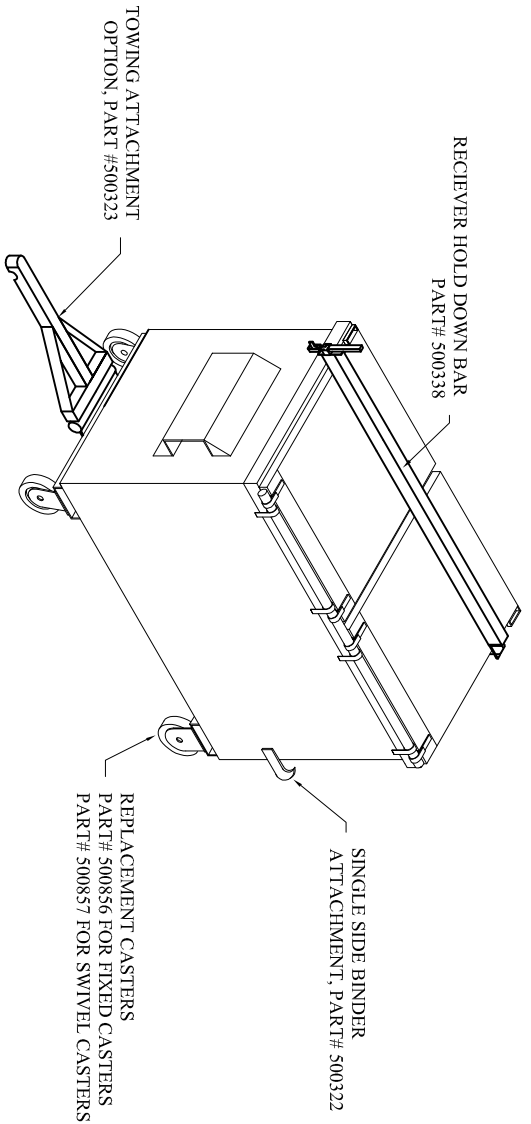

SIDE VIEW

TOP VIEW

FRONT VIEW

REAR VIEW

ISOMETRIC VIEW

PART #	TYPE OF COMPACTOR	-A- DEPTH	-B- HEIGHT	CUBIC YARDS
500316	4830	40" O/A	51" O/A	2
500317	4830	48" O/A	58" O/A	3
500318	7227	40" O/A	51" O/A	2
500319	7227	48" O/A	58" O/A	3