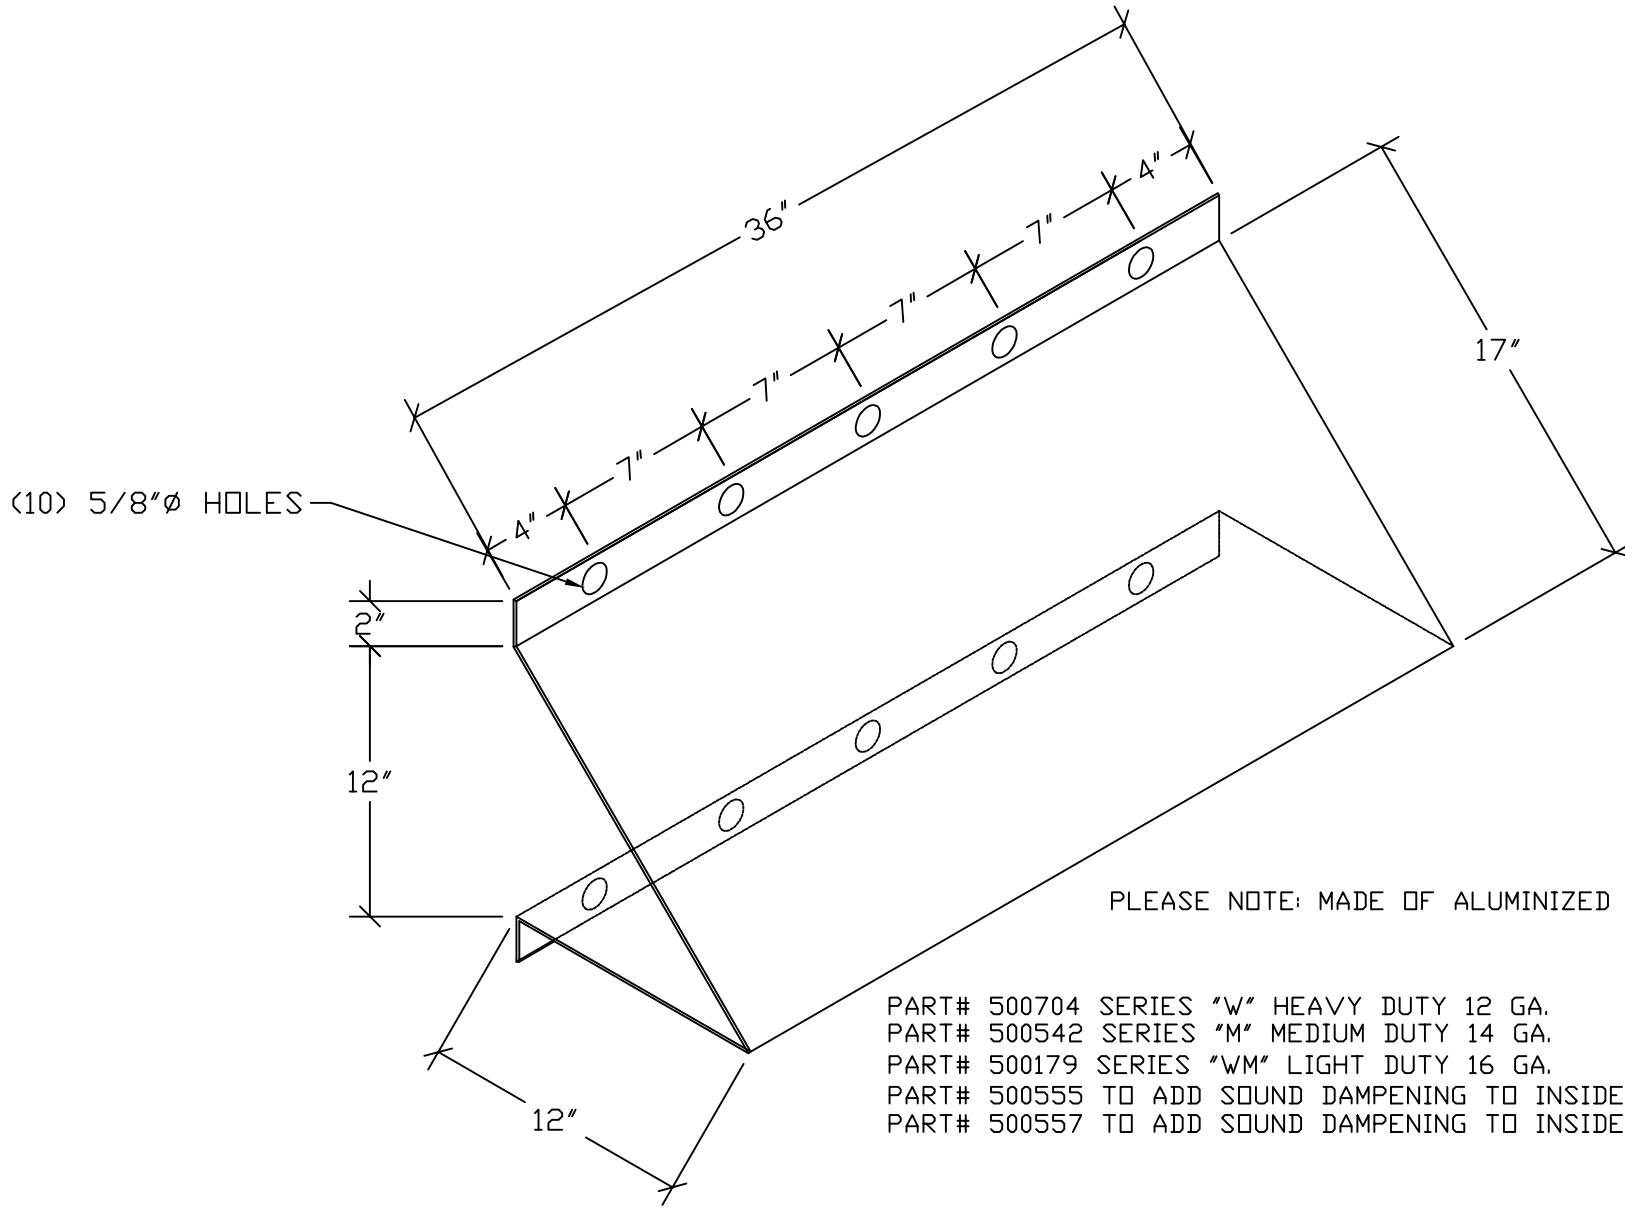

WALL DEFLECTOR

PLEASE NOTE: MADE OF ALUMINIZED OR GALVANIZED STEEL.

- PART# 500704 SERIES "W" HEAVY DUTY 12 GA.
- PART# 500542 SERIES "M" MEDIUM DUTY 14 GA.
- PART# 500179 SERIES "WM" LIGHT DUTY 16 GA.
- PART# 500555 TO ADD SOUND DAMPENING TO INSIDE OF "W" SERIES
- PART# 500557 TO ADD SOUND DAMPENING TO INSIDE OF "M" SERIES